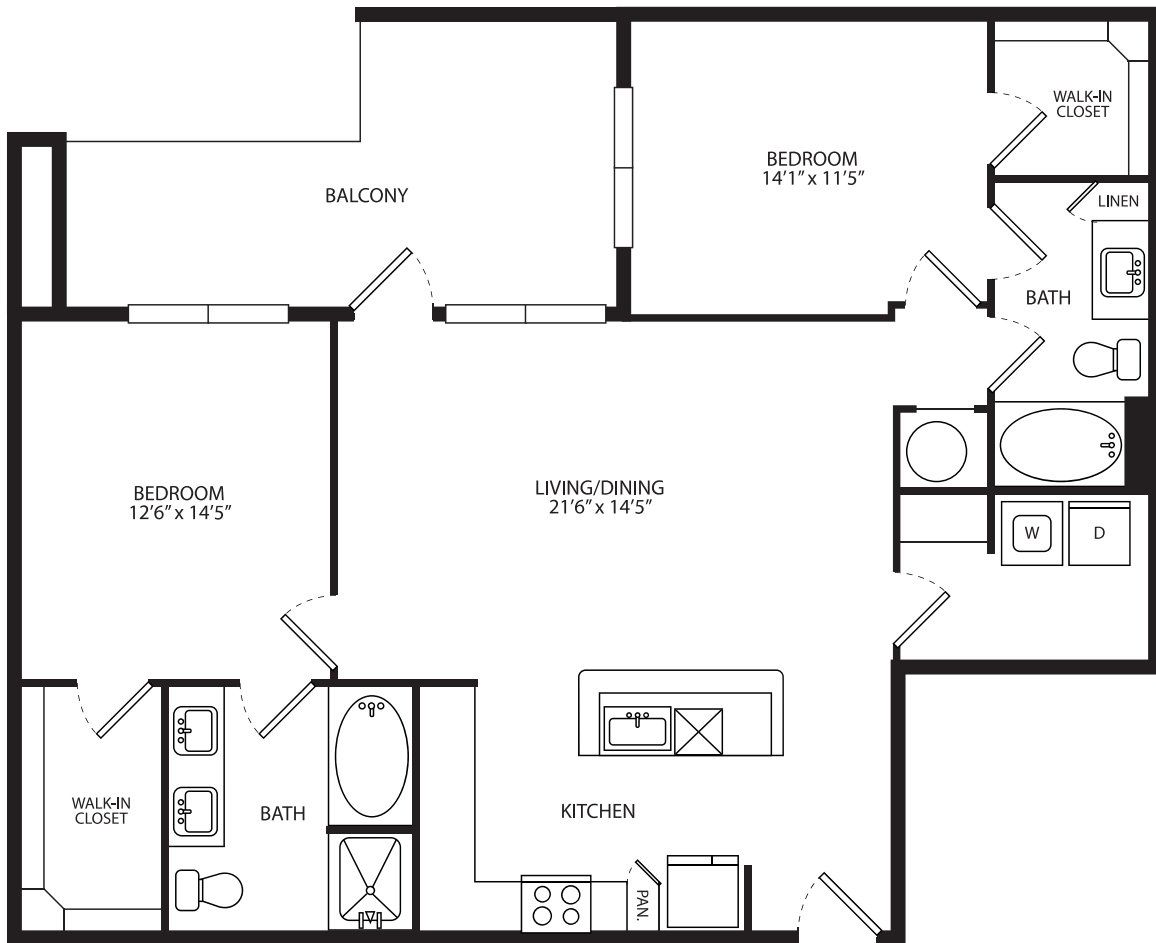

B3

2 BED / 2 BATH

1182

SQ. FT.

FOUNDRY ON 19 TH	555 W 19th Street Houston, TX 77008
	www.foundryon19th.com

Floor plans are artist's rendering. All dimensions are approximate. Actual product and specifications may vary in dimension or detail. Not all features are available in every apartment. Prices and availability are subject to change. Please see a representative for details.