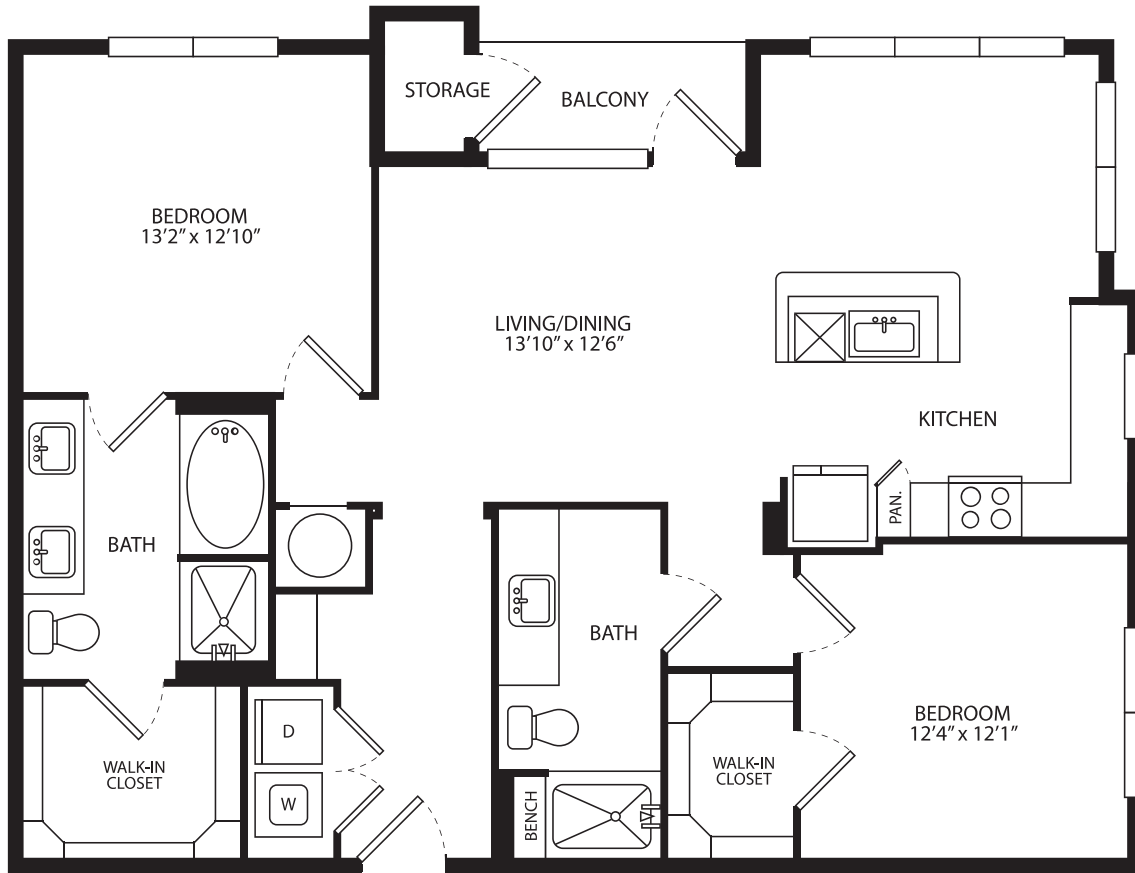

# B2

2 BED / 2 BATH

# 1165

SQ. FT.

<b>FOUNDRY</b> ON 19 <sup>TH</sup>	555 W 19th Street   Houston, TX 77008
	<a href="http://www.foundryon19th.com">www.foundryon19th.com</a>

*Floor plans are artist's rendering. All dimensions are approximate. Actual product and specifications may vary in dimension or detail. Not all features are available in every apartment. Prices and availability are subject to change. Please see a representative for details.*