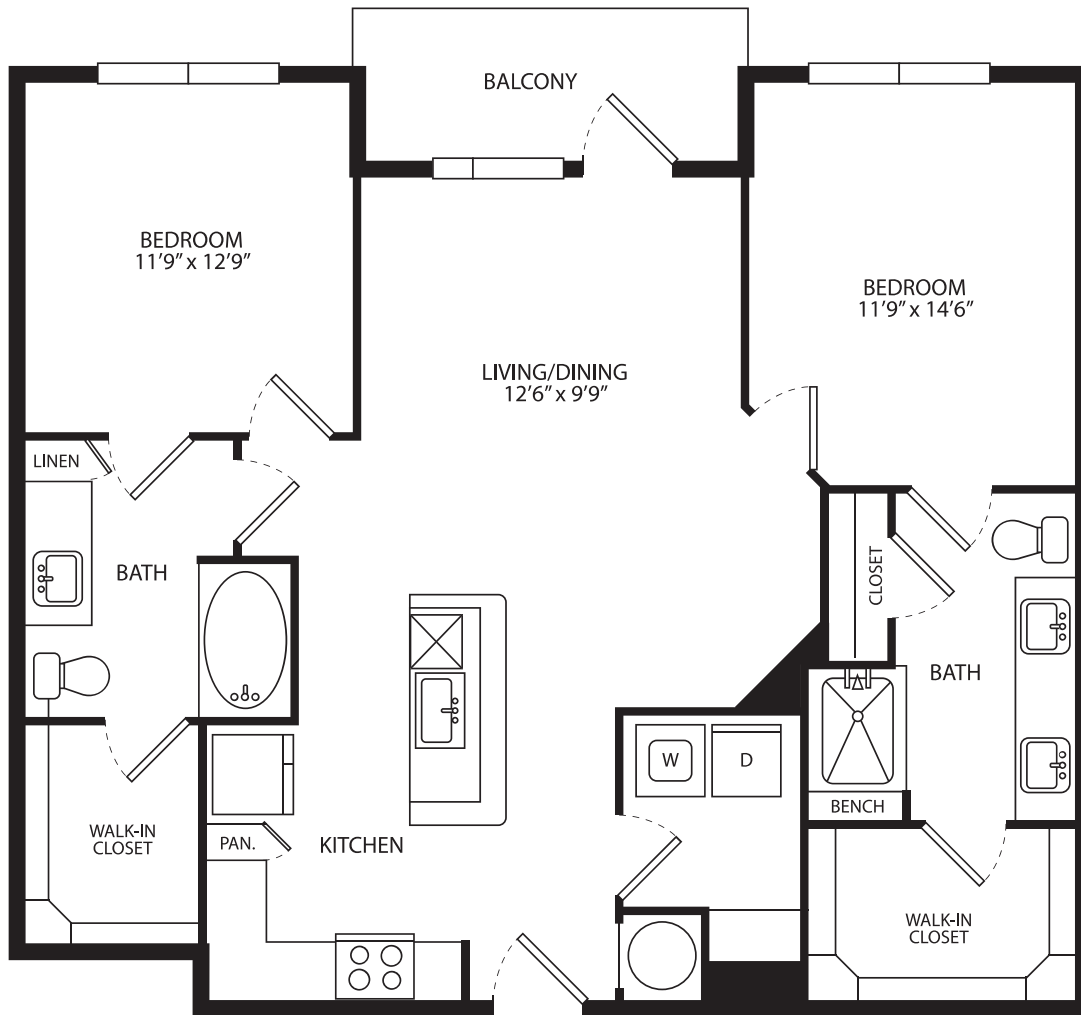

B1E

2 BED / 2 BATH

1101

SQ. FT.

FOUNDRY ON 19 TH	555 W 19th Street Houston, TX 77008
	www.foundryon19th.com

Floor plans are artist's rendering. All dimensions are approximate. Actual product and specifications may vary in dimension or detail. Not all features are available in every apartment. Prices and availability are subject to change. Please see a representative for details.