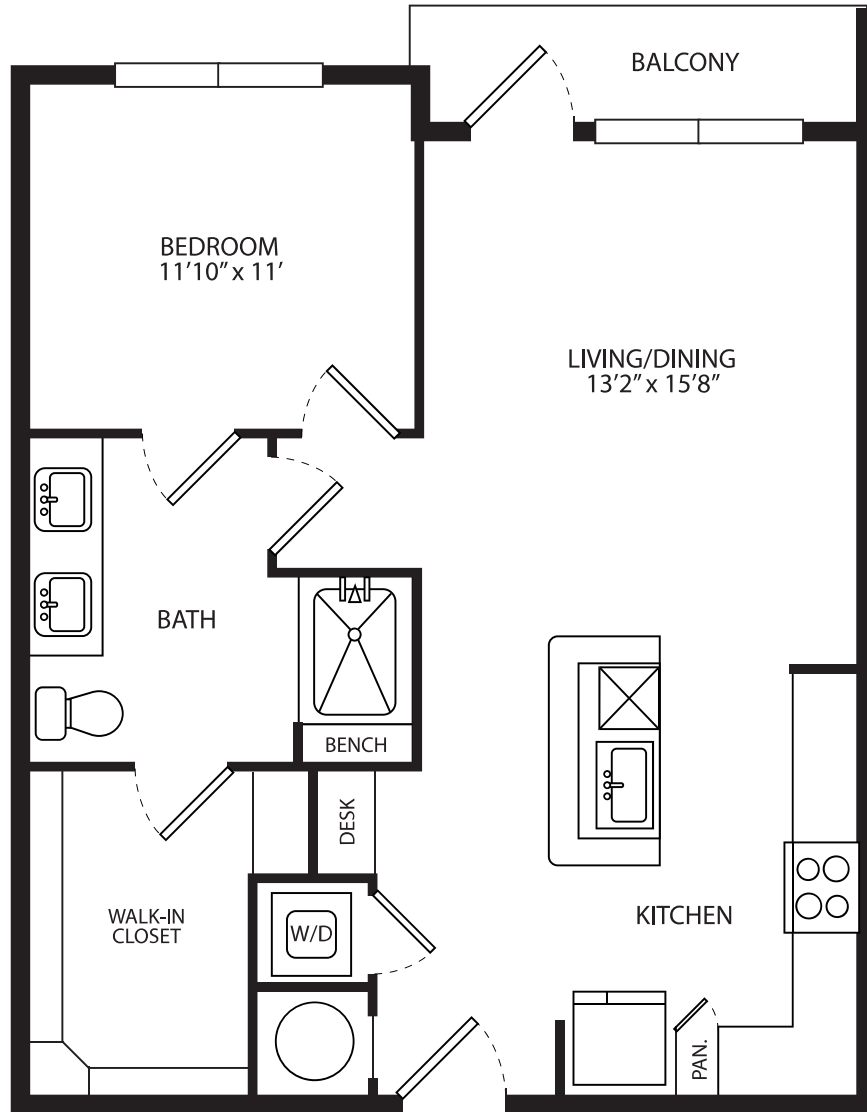

A2A

1 BED / 1 BATH

743

SQ. FT.

FOUNDRY ON 19 TH	555 W 19th Street Houston, TX 77008
	www.foundryon19th.com

Floor plans are artist's rendering. All dimensions are approximate. Actual product and specifications may vary in dimension or detail. Not all features are available in every apartment. Prices and availability are subject to change. Please see a representative for details.