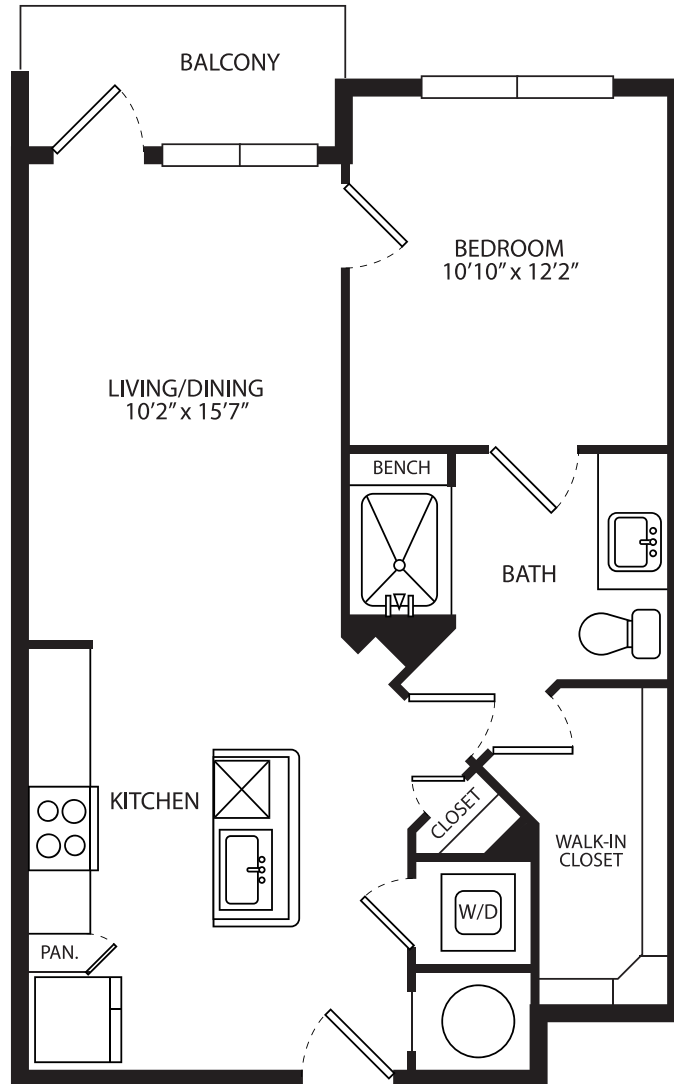

# A1B

1 BED / 1 BATH

# 636

SQ. FT.

<b>FOUNDRY</b> ON 19 <sup>TH</sup>	555 W 19th Street   Houston, TX 77008
	<a href="http://www.foundryon19th.com">www.foundryon19th.com</a>

*Floor plans are artist's rendering. All dimensions are approximate. Actual product and specifications may vary in dimension or detail. Not all features are available in every apartment. Prices and availability are subject to change. Please see a representative for details.*